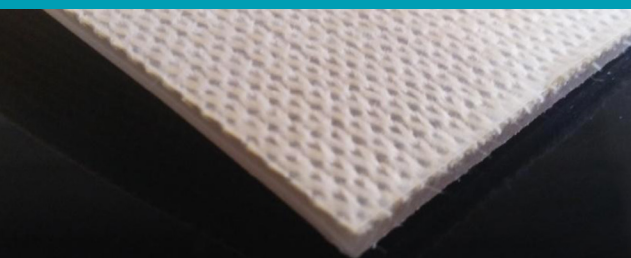

AGRU
PFA Sheet
Fabric-backed

EXTRUDED, ROLLED

Raw Material:

PFA Polymer

Fabric Backing:

GGG - Glass fiber fabric

Color:

Natural / transparent

Dimensions (length x width):

10000 mm x 1250 mm

Product Code	Fiber-free Thickness [mm]	
	44.681.1125.23	2.3

All information and statements submitted on this paper are based on our current knowledge and experience. In view of the many factors that may affect processing and application, these data do not relieve users from the responsibility of carrying out their own tests and experiments; neither do they imply any legally binding assurance of certain properties or of suitability for a specific purpose. It is the responsibility of those to whom we supply our products to ensure that any proprietary rights and existing laws, standards and legislation are observed. The statements about all product relevant properties in our valid catalogs, documents and price lists have to be considered.