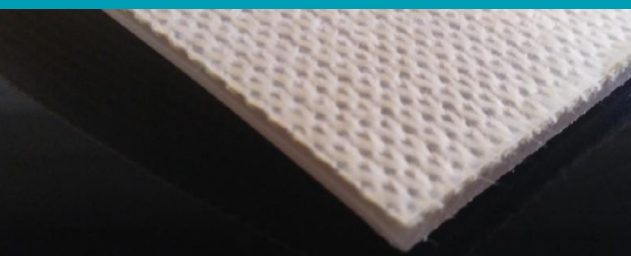

**AGRU
FEP
Sheet Fabric-
Backed**

EXTRUDED, ROLLED

Raw Material:

AGRU FEP Polymer

Fabric Backing:

GGG - Glass fiber fabric

Color:

Natural / transparent

Dimensions (length x width):

15000 mm x 1250 mm

Product Code	Fiber-free Thickness [mm]	
	4F.681.5125.15	1.5

All information and statements submitted on this paper are based on our current knowledge and experience. In view of the many factors that may affect processing and application, these data do not relieve users from the responsibility of carrying out their own tests and experiments; neither do they imply any legally binding assurance of certain properties or of suitability for a specific purpose. It is the responsibility of those to whom we supply our products to ensure that any proprietary rights and existing laws, standards and legislation are observed. The statements about all product relevant properties in our valid catalogs, documents and price lists have to be considered.