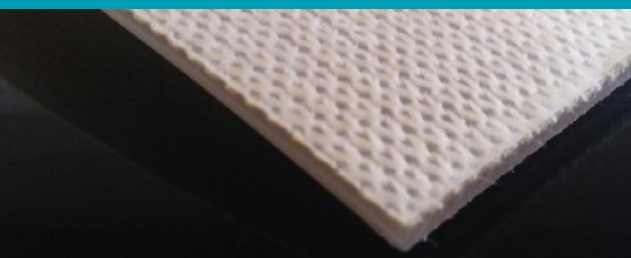

AGRU  
FEP  
Sheet Fabric-  
Backed

EXTRUDED

**Raw Material:**

AGRU FEP Polymer

**Fabric Backing:**

GGG - Glass fiber fabric

**Color:**

Natural / transparent