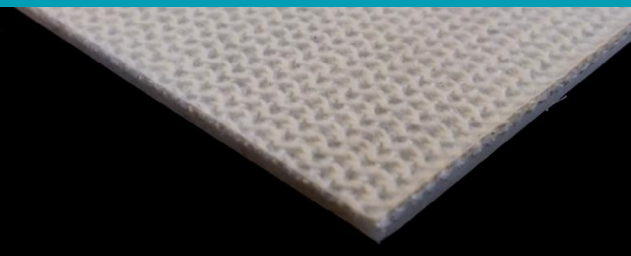

**AGRU  
ECTFE  
Sheet Fabric-  
Backed**

**EXTRUDED, ROLLED**

**Raw Material:**

AGRU ECTFE Homopolymer

**Fabric backing:**

GGS - Glass fiber fabric

**Color:**

Natural / Beige

**Density:**

1.68 g/cm<sup>3</sup>

**Surface Protection:**

Protection foil on both sides

**Traceability:**

Fabricator's label including lot number on each sheet

**Certificates:**

ISO 9001 and ISO 14001

**Dimensions (length x width):**

15000 mm x 1500 mm

Product Code	Fiber-free Thickness [mm]	
	40.625.5150.23	2.3
40.625.5150.30	3.0	±0.30

All information and statements submitted on this paper are based on our current knowledge and experience. In view of the many factors that may affect processing and application, these data do not relieve users from the responsibility of carrying out their own tests and experiments; neither do they imply any legally binding assurance of certain properties or of suitability for a specific purpose. It is the responsibility of those to whom we supply our products to ensure that any proprietary rights and existing laws, standards and legislation are observed. The statements about all product relevant properties in our valid catalogs, documents and price lists have to be considered.