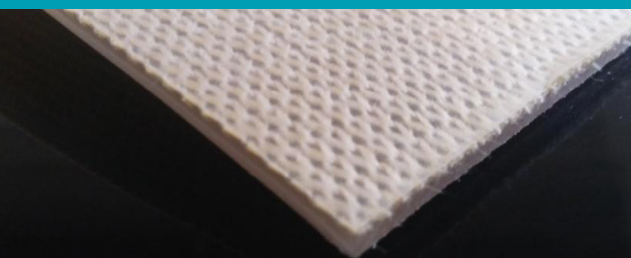

AGRU PFA Sheet Fabric-backed

EXTRUDED, ROLLED

Raw Material:

PFA Polymer

Fabric Backing:

GGG - Glass fiber fabric

Color:

Natural / transparent

Dimensions (length x width):

10000 mm x 1250 mm

Product Code	Fiber-free Thickness [mm]	
	44.681.1125.23	2.3

All information and statements submitted on this paper are based on our current knowledge and experience. In view of the many factors that may affect processing and application, these data do not relieve users from the responsibility of carrying out their own tests and experiments; neither do they imply any legally binding assurance of certain properties or of suitability for a specific purpose. It is the responsibility of those to whom we supply our products to ensure that any proprietary rights and existing laws, standards and legislation are observed. The statements about all product relevant properties in our valid catalogs, documents and price lists have to be considered.