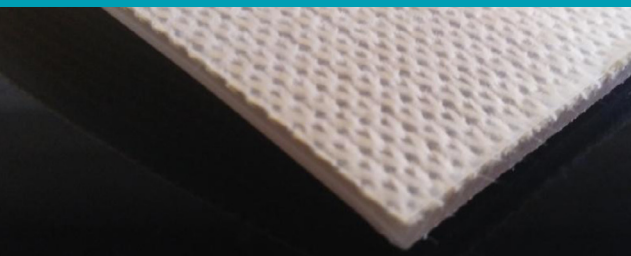

**AGRU
FEP
Sheet Fabric-
Backed**

EXTRUDED, ROLLED

Raw Material:

AGRU FEP Polymer

Fabric Backing:

GGG - Glass fiber fabric

Color:

Natural / transparent

Dimensions (length x width):

10000 mm x 1250 mm

Product Code	Fiber-free Thickness [mm]	
	4F.681.1125.23	2.3

All information and statements submitted on this paper are based on our current knowledge and experience. In view of the many factors that may affect processing and application, these data do not relieve users from the responsibility of carrying out their own tests and experiments; neither do they imply any legally binding assurance of certain properties or of suitability for a specific purpose. It is the responsibility of those to whom we supply our products to ensure that any proprietary rights and existing laws, standards and legislation are observed. The statements about all product relevant properties in our valid catalogs, documents and price lists have to be considered.