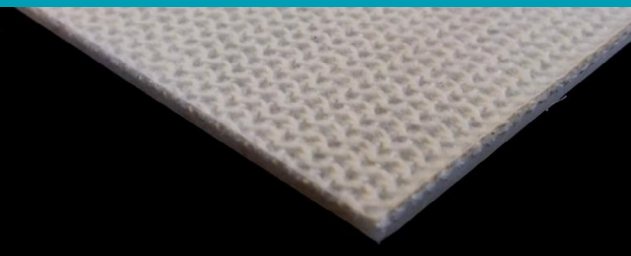

AGRU ECTFE Sheet Fabric- Backed

EXTRUDED, ROLLED

Raw Material:

AGRU ECTFE Homopolymer

Fabric backing:

GGS - Glass fiber fabric

Color:

Natural / Beige

Density:

1.68 g/cm³

Surface Protection:

Protection foil on both sides

Traceability:

Fabricator's label including lot number on each sheet

Certificates:

ISO 9001 and ISO 14001

Dimensions (length x width):

15000 mm x 1500 mm

Product Code	Fiber-free Thickness [mm]	
	40.625.5150.23	2.3
40.625.5150.30	3.0	±0.30

All information and statements submitted on this paper are based on our current knowledge and experience. In view of the many factors that may affect processing and application, these data do not relieve users from the responsibility of carrying out their own tests and experiments; neither do they imply any legally binding assurance of certain properties or of suitability for a specific purpose. It is the responsibility of those to whom we supply our products to ensure that any proprietary rights and existing laws, standards and legislation are observed. The statements about all product relevant properties in our valid catalogs, documents and price lists have to be considered.