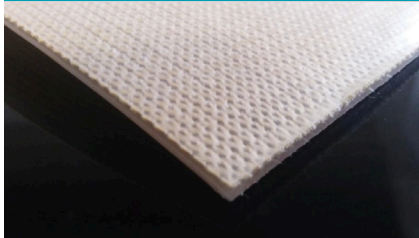

**AGRU
PFA Sheet
Fabric-backed**

EXTRUDED, ROLLED

Raw Material: PFA Polymer
 Fabric Backing: GGS - Glass fiber fabric
 Color: Natural / transparent
 Density: 2.15 g/cm³
 Surface Protection: Protection foil on both sides
 Traceability: Fabricator's label including lot number on each sheet
 Certificates: ISO 9001 and ISO 14001
 Dimensions (length x width): 10000 mm x 1250 mm