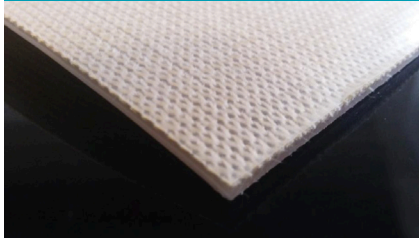

**AGRU  
PFA Sheet  
Fabric-backed**

**EXTRUDED**

Raw Material: PFA Polymer  
 Fabric Backing: GGS - Glass fiber fabric  
 Color: Natural / transparent  
 Density: 2.15 g/cm<sup>3</sup>  
 Surface Protection: Protection foil on both sides  
 Traceability: Fabricator's label including lot number on each sheet  
 Certificates: ISO 9001 and ISO 14001  
 Dimensions (length x width): 2000 mm x 1250 mm