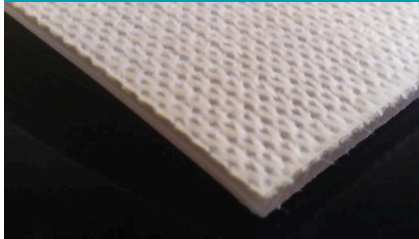

**AGRU
FEP
Sheet Fabric-
Backed**

EXTRUDED, ROLLED

Raw Material: AGRU FEP Polymer
 Fabric Backing: GGS - Glass fiber fabric
 Color: Natural / transparent
 Density: 2.15 g/cm³
 Surface Protection: Protection foil on both sides
 Traceability: Fabricator's label including lot number on each sheet
 Certificates: ISO 9001 and ISO 14001
 Dimensions (length x width): 10000 mm x 1250 mm