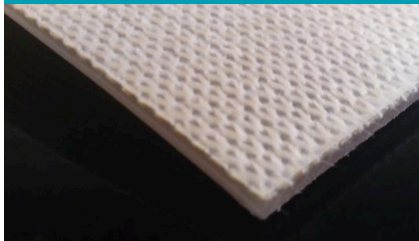

**AGRU  
FEP  
Sheet Fabric-  
Backed**

**EXTRUDED, ROLLED**

Raw Material: AGRU FEP Polymer  
 Fabric Backing: GGS - Glass fiber fabric  
 Color: Natural / transparent  
 Density: 2.15 g/cm<sup>3</sup>  
 Surface Protection: Protection foil on both sides  
 Traceability: Fabricator's label including lot number on each sheet  
 Certificates: ISO 9001 and ISO 14001  
 Dimensions (length x width): 15000 mm x 1250 mm